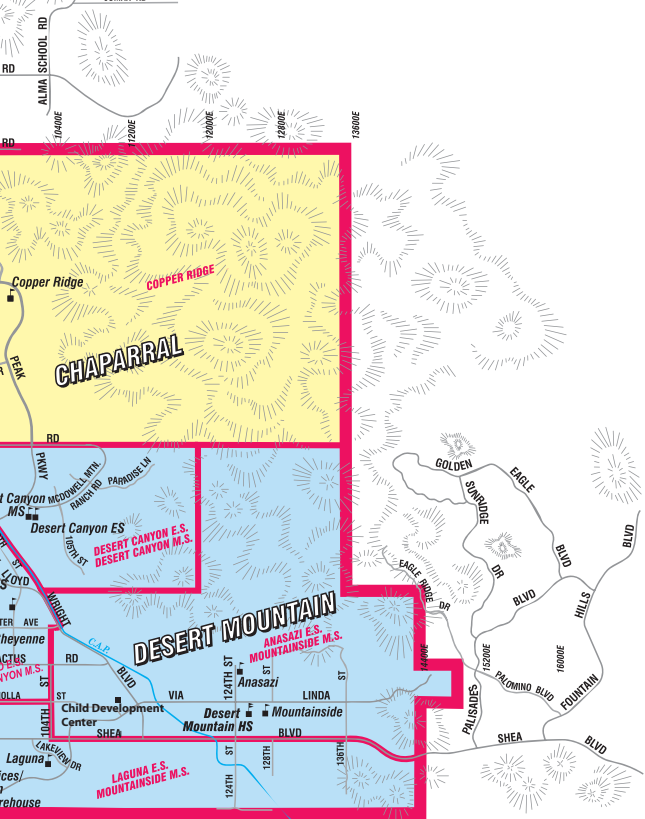

ARCADIA COMPLEX

ARCADIA HIGH SCHOOL 9-12 4703 E. Indian School Road Phoenix 85018 • (480) 484-6300	HOPI ELEMENTARY SCHOOL K-5 5110 E. Lafayette Boulevard Phoenix 85018 • (480) 484-2000
INGLESIDE MIDDLE SCHOOL 6-8 5402 E. Osborn Road Phoenix 85018 • (480) 484-4900	TAVAN ELEMENTARY SCHOOL K-5 4610 E. Osborn Road Phoenix 85018 • (480) 484-3500
ARCADIA NEIGHBORHOOD LEARNING CENTER (ANLC) K-8 4330 N. 62nd Street Scottsdale 85251 • (480) 484-7500	

CHAPARRAL COMPLEX

CHAPARRAL HIGH SCHOOL 9-12 6935 E. Gold Dust Avenue Scottsdale 85253 • (480) 484-6500	CHEROKEE ELEMENTARY SCHOOL K-5 8801 N. 56th Street Paradise Valley 85253 • (480) 484-8700
COCOPAH MIDDLE SCHOOL 6-8 6615 E. Cholla Street Scottsdale 85254 • (480) 484-4400	COCHISE ELEMENTARY SCHOOL K-5 9405 N. 84th Street Scottsdale 85258 • (480) 484-1100
COPPER RIDGE SCHOOL K-8 10101 E. Thompson Peak Parkway Scottsdale 85255 • (480) 484-1400	SEQUOYA ELEMENTARY SCHOOL K-5 11808 N. 64th Street Scottsdale 85254 • (480) 484-3200

CORONADO COMPLEX

CORONADO HIGH SCHOOL 9-12 7501 E. Virginia Avenue Scottsdale 85257 • (480) 484-6800	PIMA ELEMENTARY SCHOOL K-6 8330 E. Osborn Road Scottsdale 85251 • (480) 484-2800
SIERRA VISTA ACADEMY 6-12 7501 E. Oak Street Scottsdale 85257 • (480) 484-7900	TONALEA ELEMENTARY SCHOOL K-6 6801 E. Oak Street Scottsdale 85257 • (480) 484-3600
SUPAI MIDDLE SCHOOL 7-8 6720 E. Continental Drive Scottsdale 85257 • (480) 484-5800	YAVAPAI ELEMENTARY SCHOOL K-6 701 N. Miller Road Scottsdale 85257 • (480) 484-3800
HOHOKAM ELEMENTARY SCHOOL K-6 8451 E. Oak Street Scottsdale 85257 • (480) 484-1800	

DESERT MOUNTAIN COMPLEX

DESERT MOUNTAIN HIGH SCHOOL 9-12 12575 E. Via Linda Scottsdale 85259 • (480) 484-7000	ANASAZI ELEMENTARY SCHOOL K-5 12121 N. 124th Street Scottsdale 85259 • (480) 484-7300
DESERT CANYON MIDDLE SCHOOL 6-8 10203 E. McDowell Mtn. Ranch Road Scottsdale 85259 • (480) 484-4600	DESERT CANYON ELEMENTARY SCHOOL K-5 10203 E. McDowell Mtn. Ranch Road Scottsdale 85259 • (480) 484-1700
MOUNTAINSIDE MIDDLE SCHOOL 6-8 11256 N. 128th Street Scottsdale 85259 • (480) 484-5500	LAGUNA ELEMENTARY SCHOOL K-5 10475 E. Lakeview Drive Scottsdale 85258 • (480) 484-2400
CHEYENNE TRADITIONAL SCHOOL K-8 13636 N. 100th Street Scottsdale 85260 • (480) 484-5600	REDFIELD ELEMENTARY SCHOOL K-5 9181 E. Redfield Road Scottsdale 85260 • (480) 484-4000

SAGUARO COMPLEX

SAGUARO HIGH SCHOOL 9-12 6250 N. 82nd Street Scottsdale 85250 • (480) 484-7200	NAVAJO ELEMENTARY SCHOOL K-6 4525 N. Granite Reef Road Scottsdale 85251 • (480) 484-2600
MOHAVE MIDDLE SCHOOL 7-8 5520 N. 86th Street Scottsdale 85250 • (480) 484-5200	PUEBLO ELEMENTARY SCHOOL K-6 6320 N. 82nd Street Scottsdale 85250 • (480) 484-3100
KIVA ELEMENTARY SCHOOL K-6 6911 E. McDonald Drive Paradise Valley 85253 • (480) 484-2200