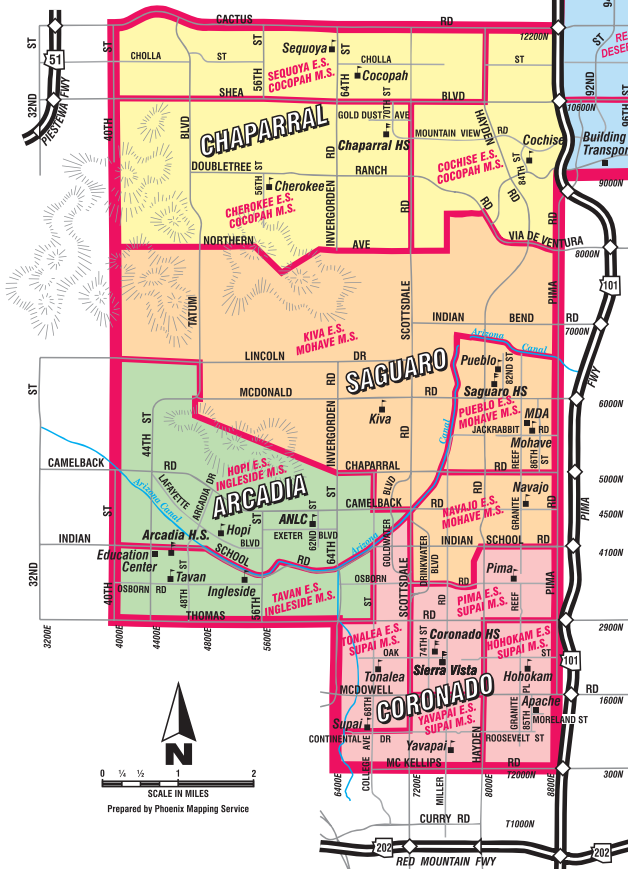

SCHOOL DISTRICT MAP

The Scottsdale school community inspires all students to be passionate learners and empowers them to fulfill their dreams.

EDUCATION CENTER
3811 N. 44th Street
Phoenix 85018
(Located in Arcadia Complex)
www.susd.org
480-484-6100

MAP LEGEND

Arcadia HS Attendance Area	High Schools
Chaparral HS Attendance Area	Middle or Elementary Schools
Coronado HS Attendance Area	District Buildings
Desert Mountain HS Attendance Area	District Boundary
Saguaro HS Attendance Area	Elementary School Boundary

Revised April 2009

CHILD DEVELOPMENT CENTER
11130 E. Cholla Street
Scottsdale 85259
(Located in the Desert Mountain Complex)

WAREHOUSE/FOOD SERVICES
9313 N. 95th Way
Scottsdale 85258
(Located in Desert Mountain Complex)